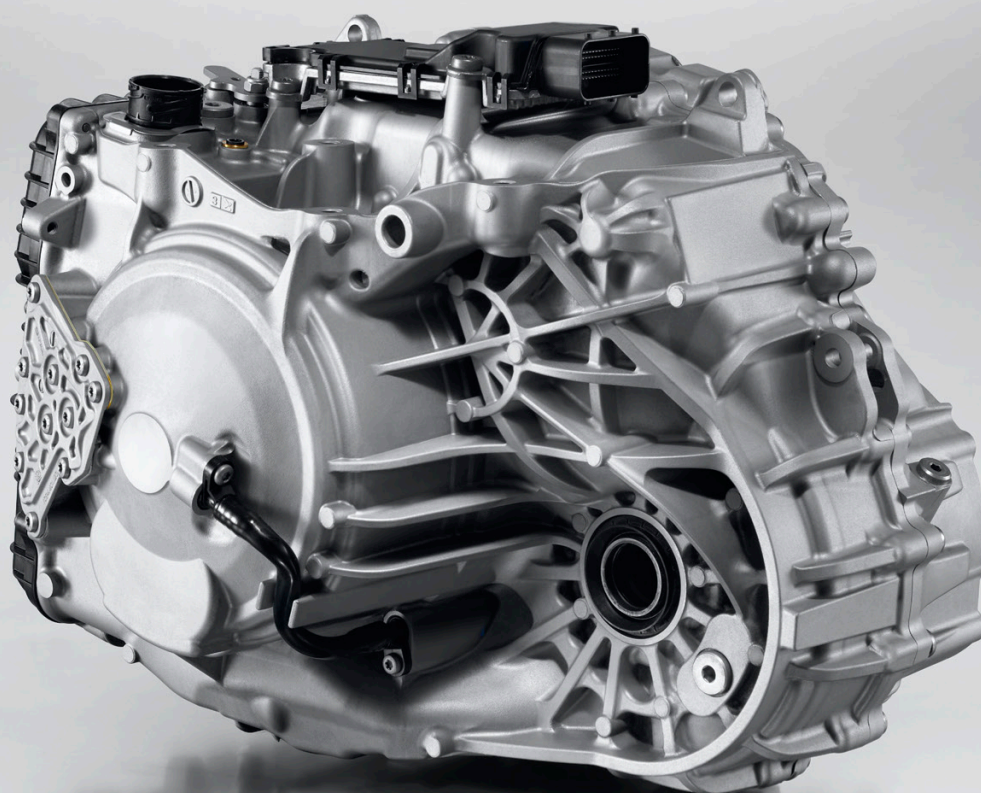

REMANUFACTURED GENUINE PARTS CATALOGUE

ABOVE & BEYOND